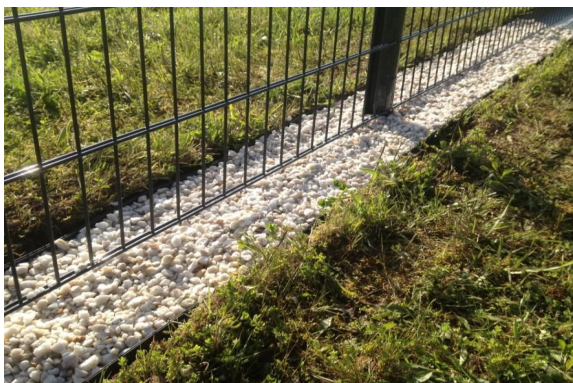

LANDSCAPEDEPOT Urban Ireland

Landscape Products for Sustainable Cities

Border Fence Mat Plastic

Description

The modules have been specially designed to fit all types of fences to limit or eliminate the use of phytosanitary products or strimming.

- Adaptable to all types of fences
- Limit maintenance under the fence
- Aesthetic: to be filled with gravel
- Easy to install
- Adjustable width
- Ideal to enhance the fence and integrate it into the landscape

Dimensions and possible assembly

LANDSCAPEDEPOT Urban Ireland

Landscape Products for Sustainable Cities